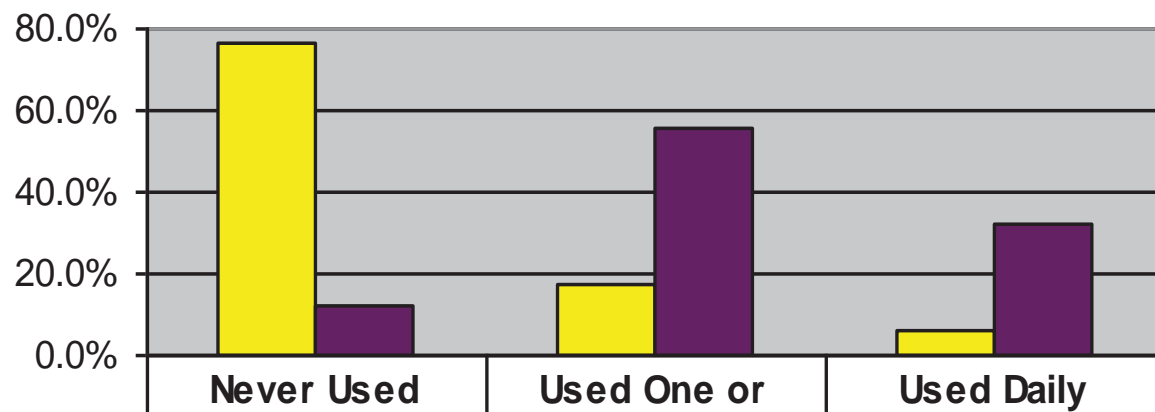

## Reality -vs- Perception: Marijuana Use in the Last 30 Days

<span style="color: yellow;">■</span> Reality	76.1%	17.7%	6.1%
<span style="color: purple;">■</span> Perception	12.3%	55.6%	32.2%

■ Reality 
 ■ Perception